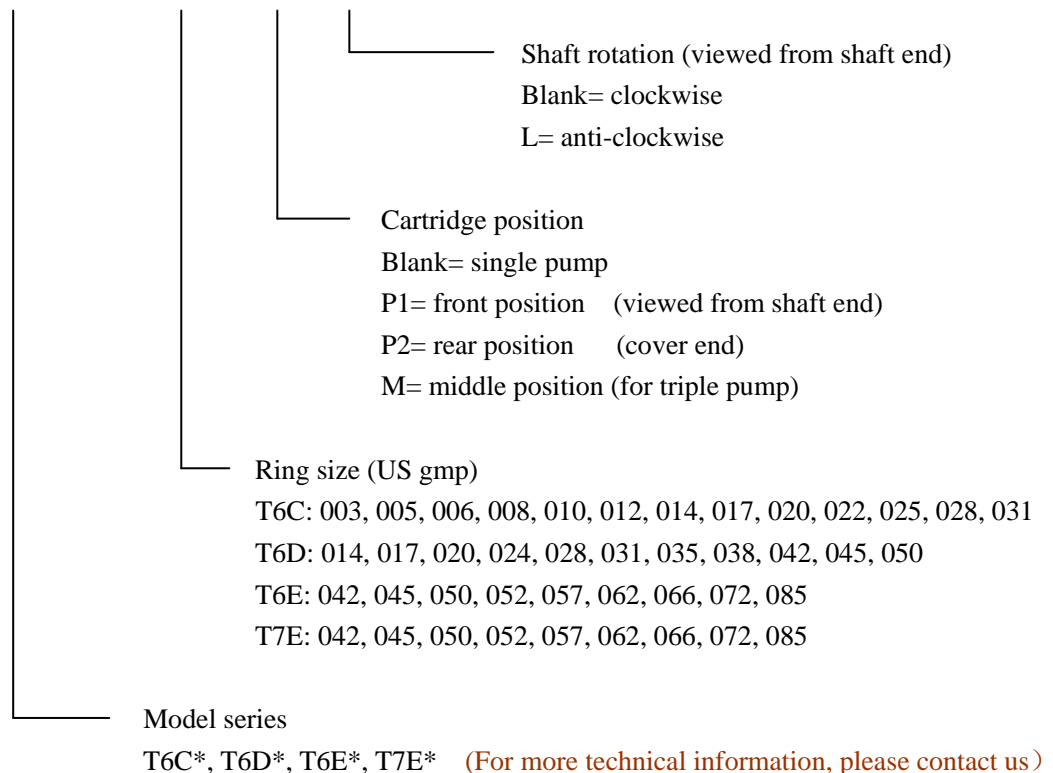

OEM Parker Denison Hydraulic Vane Pump Cartridge Kits

Single vane pump T6C, T6D, T6E, T7E
 Double vane pump T6CC, T6DC, T6EC, T6ED
 Triple vane pump T6DCC, T6EDC, T6DDC

T6C*

T6D*

T6E*, T7E*

The high pressure vane pumps incorporate the design of vane pin holdout. They are applicable for those hydraulic machineries that demand high rotation pressure and low noise level. The vane pump series are designed for applications in die casting machines, injection molding machines and other special construction equipments.

Ordering code:

T6C* – 022 – * – L

OEM Denison Vane Pump Cartridge Kits

www.hydpump.com

Pump Model	Description
T6C	Denison Single pump
T6CC	Denison Double pump
T6D	Denison Single pump
T6DC	Denison Double pump
T6E	Denison Single pump